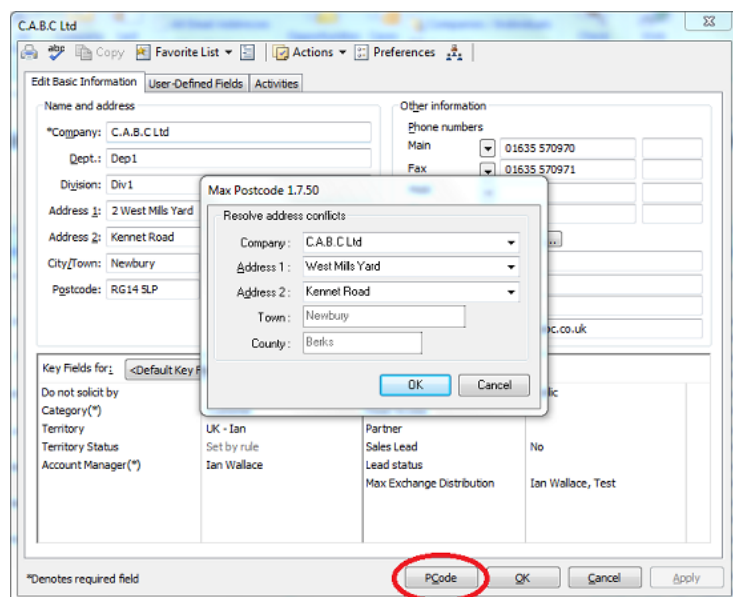

Max Postcode provides facilities that...

- **Allow quick address entry using data from the Royal Mail Postal Address File (PAF)**
- **Enable accurate address checking on re-entry**
- **Offer Street-level address validation**

Max Postcode is fully integrated into the standard Maximizer Address Book record-card, and can be used to fill in the Maximizer address lines on entry of new records, or to validate a previously entered address.

When validating previously entered addresses, Max Postcode allows you to resolve differences before updating the record-card. Max Postcode also works for alternative mailing addresses recorded in Maximizer.

Max Postcode is compatible with most recent versions of Maximizer and integrates the CAPSCAN Zapcode postcode address data system.